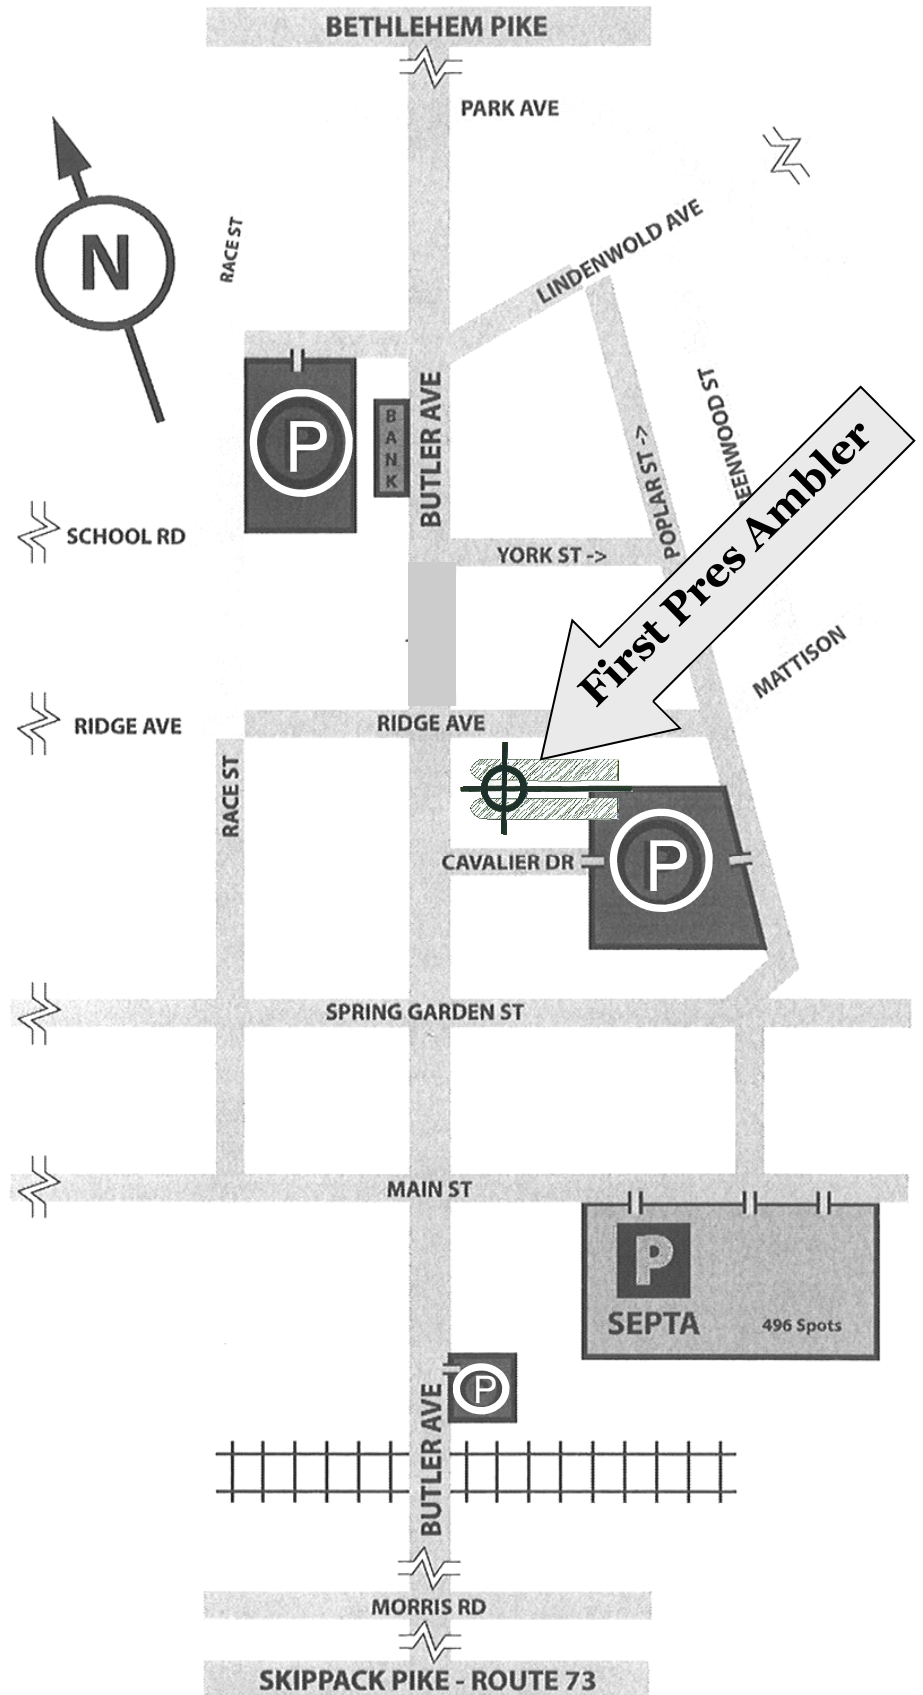

First Presbyterian Church of Ambler
 4 South Ridge Avenue, Ambler, PA 19002
 215-646-3030 www.FPCAmbler.org

Parking Options

Municipal Parking Lots

FREE After 6pm (Every Day)
 FREE Sundays (All Day)
 Mon-Sat (8am-6pm): \$0.25/per 1/2 hour - 4 hr MAX

SEPTA Lot

FREE Sat-Sun
 Mon-Fri: \$1.00 All Day

Unmetered

FREE on "outer" side streets - generally more than 1 block off Butler Ave

Street Meters

FREE After 6pm (Every Day)
 FREE Sundays (All Day)
 Monday-Saturday (8am-6pm):
 Butler Ave: 1 hour limit (\$0.25 per 1/2 hour)
 Side Streets (within 1 block of Butler):
 2 hour limit (\$0.25 per 1/2 hour)